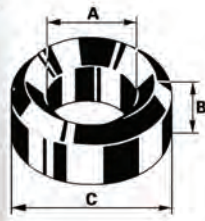

Bergeon 4019, Bronze (10 Packs)

Clock Bushes - by Size - Bronze

- Bergeon Swiss Made
- Bronze (Harder wearing than Brass)
- Packs of 10 pieces per size
- Bergeon 4019 range

Dimensions in millimetres:

- A = Pivot Hole Diameter
- B = Height
- C = Outside Diameter

In size order: A x B x C x (Bergeon reference 4019-P-10 +)

Code	Description	UOM	Price
B6956	0.30 x 1.5 x 2.0 (B31)	PACK*10	£3.25
B13762	0.30 x 2.8 x 2.0 (B00)	PACK*10	£3.25
B6957	0.35 x 1.5 x 2.0 (B32)	PACK*10	£3.25
B6926	0.40 x 1.5 x 2.0 (B1)	PACK*10	£3.25
B6958	0.40 x 2.0 x 2.0 (B33)	PACK*10	£3.25
B6925	0.40 x 2.8 x 2.0 (B0)	PACK*10	£3.25
B6959	0.45 x 2.0 x 2.0 (B34)	PACK*10	£3.25
B6960	0.50 x 1.2 x 2.0 (B35)	PACK*10	£3.25
B6927	0.50 x 1.5 x 2.0 (B2)	PACK*10	£3.25
B6961	0.50 x 2.0 x 2.0 (B36)	PACK*10	£3.25
B6962	0.55 x 1.5 x 2.0 (B37)	PACK*10	£3.25
B6928	0.60 x 1.5 x 2.0 (B3)	PACK*10	£3.25
B6929	0.60 x 3.0 x 2.0 (B4)	PACK*10	£3.25
B6963	0.65 x 2.0 x 2.0 (B38)	PACK*10	£3.25
B6930	0.70 x 1.5 x 2.0 (B5)	PACK*10	£3.25
B6931	0.70 x 3.0 x 2.0 (B6)	PACK*10	£3.25
B6964	0.75 x 2.0 x 2.0 (B39)	PACK*10	£3.25
B6932	0.80 x 1.5 x 2.5 (B7)	PACK*10	£3.25
B6933	0.80 x 3.0 x 2.5 (B8)	PACK*10	£3.25
B6965	0.85 x 2.0 x 2.5 (B40)	PACK*10	£3.25
B6934	0.90 x 1.5 x 2.5 (B9)	PACK*10	£3.25
B6935	0.90 x 3.0 x 2.5 (B10)	PACK*10	£3.25
B6966	0.95 x 1.2 x 2.5 (B41)	PACK*10	£3.25
B6936	1.00 x 1.5 x 3.0 (B11)	PACK*10	£3.25
B6967	1.00 x 2.0 x 3.0 (B42)	PACK*10	£3.25
B6937	1.00 x 3.0 x 3.0 (B12)	PACK*10	£3.25
B6968	1.10 x 2.0 x 3.0 (B43)	PACK*10	£3.25
B6969	1.20 x 2.0 x 3.0 (B44)	PACK*10	£3.25
B6938	1.25 x 1.5 x 3.0 (B13)	PACK*10	£3.25
B6970	1.25 x 2.0 x 3.0 (B45)	PACK*10	£3.25
B6939	1.25 x 3.0 x 3.0 (B14)	PACK*10	£3.25
B6971	1.30 x 2.0 x 3.0 (B46)	PACK*10	£3.25
B6972	1.40 x 2.0 x 3.5 (B47)	PACK*10	£3.25
B6940	1.50 x 1.5 x 3.5 (B15)	PACK*10	£3.25
B6973	1.50 x 2.0 x 3.5 (B48)	PACK*10	£3.25
B6941	1.50 x 3.0 x 3.5 (B16)	PACK*10	£3.25
B6974	1.60 x 1.5 x 3.5 (B49)	PACK*10	£3.25
B6975	1.65 x 2.0 x 3.5 (B50)	PACK*10	£3.25
B6976	1.70 x 2.0 x 3.5 (B51)	PACK*10	£3.25
B6942	1.75 x 1.5 x 3.5 (B17)	PACK*10	£3.25
B6943	1.75 x 3.0 x 3.5 (B18)	PACK*10	£3.25
B6977	1.80 x 2.0 x 3.5 (B52)	PACK*10	£3.25
B6978	1.90 x 2.0 x 3.5 (B53)	PACK*10	£3.25
B6944	2.00 x 1.5 x 4.5 (B19)	PACK*10	£3.50
B6979	2.00 x 2.0 x 4.5 (B54)	PACK*10	£3.25

B6945	2.00 x 3.0 x 4.5 (B20)	PACK*10	£3.25
B6980	2.10 x 2.0 x 4.5 (B55)	PACK*10	£3.25
B6946	2.25 x 1.5 x 4.5 (B21)	PACK*10	£3.25
B6981	2.25 x 2.0 x 4.5 (B56)	PACK*10	£3.25
B6947	2.25 x 3.0 x 4.5 (B22)	PACK*10	£3.50
B6982	2.40 x 2.0 x 4.5 (B57)	PACK*10	£3.50
B6948	2.50 x 1.5 x 4.5 (B23)	PACK*10	£3.50
B6949	2.50 x 3.0 x 4.5 (B24)	PACK*10	£3.50
B6983	2.75 x 2.0 x 4.5 (B58)	PACK*10	£3.50
B6950	3.00 x 1.5 x 5.5 (B25)	PACK*10	£3.50
B6951	3.00 x 3.0 x 5.5 (B26)	PACK*10	£3.50
B6952	4.00 x 1.5 x 6.5 (B27)	PACK*10	£7.85
B6953	4.00 x 3.0 x 6.5 (B28)	PACK*10	£7.85
B6984	5.00 x 2.0 x 8.5 (B59)	PACK*10	£7.85
B6954	5.00 x 3.0 x 7.5 (B29)	PACK*10	£7.85
B6955	6.00 x 3.0 x 8.5 (B30)	PACK*10	£7.85
B6985	6.50 x 2.0 x 8.5 (B60)	PACK*10	£7.85