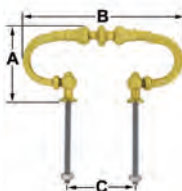

Code	Description	UOM	Price
E5137	35mm Fitting Clock Case Handle Price breaks available, see website	EACH	£12.50

35mm Fitting Handle, Antique Finish

Clock Case Handle - Ornate

- Antique Finish, Solid Brass
- Fittings
- Fitting screws: Ø3.80 x 55mm
- Made in Spain

Dimensions:
• A = 40mm
• B = 95mm
• C = 35mm