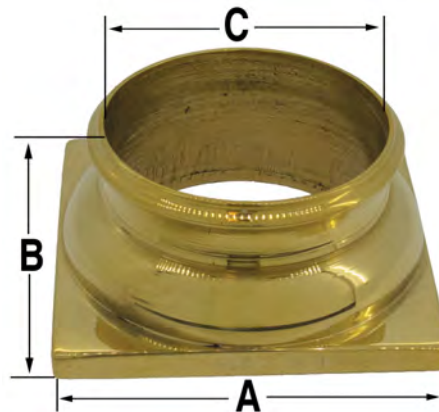

Pillar Caps

Clock Case - Pillar Caps

- High quality
- Turned brass
- Polished & lacquered
- Made in UK or India

Dimensions:

- A = Base Width
- B = Overall Height
- C = Internal Pillar Diameter

Code	Description	UOM	Price
E49306	25 x 14 x Ø13mm Pillar Cap	EACH	£3.95
E5209	25 x 14 x Ø13mm Pillar Cap, Made in UK	EACH	£15.95
E49307	29 x 14 x Ø19mm Pillar Cap	EACH	£4.95
E5210	29 x 14 x Ø19mm Pillar Cap, Made in UK	EACH	£17.95
E49308	32 x 14 x Ø22mm Pillar Cap	EACH	£4.95

E5211	32 x 14 x Ø22mm Pillar Cap, Made in UK	EACH	£20.85
E49309	36 x 14 x Ø25mm Pillar Cap	EACH	£5.95
E5212	36 x 14 x Ø25mm Pillar Cap, Made in UK	EACH	£21.65
E49310	41 x 19 x Ø29mm Pillar Cap	EACH	£6.95
E5213	41 x 19 x Ø29mm Pillar Cap, Made in UK	EACH	£23.95
Price breaks available, see website