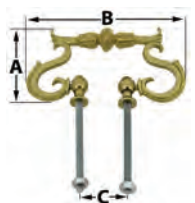

26mm Fitting Handle

Clock Case Handle

- Polished Solid Brass
- Fittings
- Fitting screws: Ø3.80 x 55mm
- Made in Spain