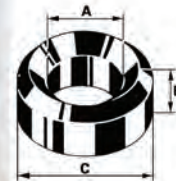

Bergeon 4019, Bronze (100 Packs)

Clock Bushes - by Size - Bronze

- Bergeon Swiss Made
- Bronze (Harder wearing than Brass)
- Packs of 100 pieces per size
- Bergeon "K" bushes are only available in packs of 10
- Bergeon 4019 range

Dimensions in millimetres:

- A = Pivot Hole Diameter
- B = Height
- C = Outside Diameter

In size order: A x B x C x (Bergeon reference 4019-P-100 +)

Code	Description	UOM	Price
B7017	0.30 x 1.5 x 2.0 (B31)	PACK*100	£22.45
B13761	0.30 x 2.8 x 2.0 (B00)	PACK*100	£22.45
B7018	0.35 x 1.5 x 2.0 (B32)	PACK*100	£22.45
B6987	0.40 x 1.5 x 2.0 (B1)	PACK*100	£22.45
B7019	0.40 x 2.0 x 2.0 (B33)	PACK*100	£22.45
B6986	0.40 x 2.8 x 2.0 (B0)	PACK*100	£22.45
B7020	0.45 x 2.0 x 2.0 (B34)	PACK*100	£22.45
B7021	0.50 x 1.2 x 2.0 (B35)	PACK*100	£22.45
B6988	0.50 x 1.5 x 2.0 (B2)	PACK*100	£22.45
B7022	0.50 x 2.0 x 2.0 (B36)	PACK*100	£22.45
B7023	0.55 x 1.5 x 2.0 (B37)	PACK*100	£22.45
B6989	0.60 x 1.5 x 2.0 (B3)	PACK*100	£22.45
B6990	0.60 x 3.0 x 2.0 (B4)	PACK*100	£22.45
B8601	0.65 x 2.0 x 2.0 (B38)	PACK*100	£22.45
B6991	0.70 x 1.5 x 2.0 (B5)	PACK*100	£22.45
B6992	0.70 x 3.0 x 2.0 (B6)	PACK*100	£22.45
B8602	0.75 x 2.0 x 2.0 (B39)	PACK*100	£22.45
B6993	0.80 x 1.5 x 2.5 (B7)	PACK*100	£22.45
B6994	0.80 x 3.0 x 2.5 (B8)	PACK*100	£22.45
B7026	0.85 x 2.0 x 2.5 (B40)	PACK*100	£22.45
B6995	0.90 x 1.5 x 2.5 (B9)	PACK*100	£22.45
B6996	0.90 x 3.0 x 2.5 (B10)	PACK*100	£22.45
B7027	0.95 x 1.2 x 2.5 (B41)	PACK*100	£22.45
B6997	1.00 x 1.5 x 3.0 (B11)	PACK*100	£22.45
B7028	1.00 x 2.0 x 3.0 (B42)	PACK*100	£22.45
B6998	1.00 x 3.0 x 3.0 (B12)	PACK*100	£22.45