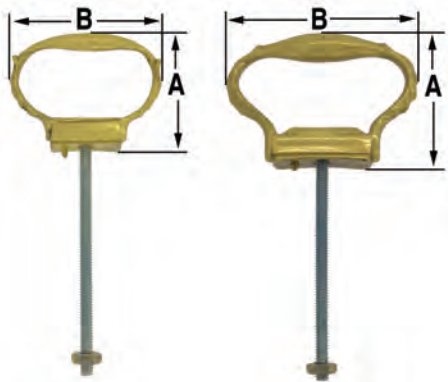

Centre Fitting Handle, Ornate

Clock Case Handle - Centre Fitting - Ornate

Bracket clock fixed handle with locating pin plus central threaded stud and nut for securing to case.

- Solid Brass
- Polished and Lacquered
- Fittings
- Patterned Style
- Fitting screw: Ø3.00 x 55mm