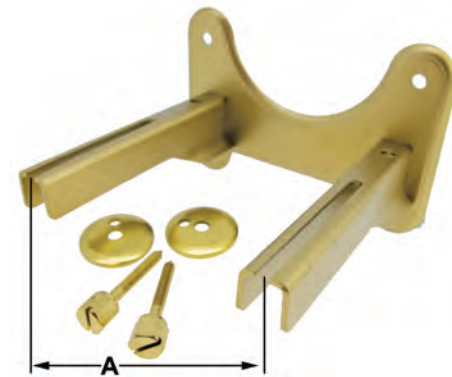

For wall clocks, brass plate with steel screw, knurled brass head.

- Case leveller, alignment anchor and screw
- Brass stabilizer with brass head screw
- Indian made for economy clocks

Dimensions:

- Plate: 50 x 13 x 2mm
- Screw: Ø19mm

- Centre Fixing (CF)
- Case leveller, alignment anchor and screw
- Black steel stabilizers with brass head screw
- Indian made for economy clocks

Dimensions:

- Plate: 40 x 10 x 1mm
- Screw: Ø9.5mm

Code	Description	UOM	Price
C31297	Case to Wall Leveller (CF)	EACH	£1.45
Price breaks available, see website			

Mounting Brackets (Clock to Wall)

Clock Case Wall Mounting Brackets

- 12 assorted
- Brass
- Hanger Plates
- For Wall Clocks
- Small, Medium & Large

Code	Description	UOM	Price
C5339	Clock Case Wall Mounting Brackets	PACK*12	£1.95

Steel Hanger Plates

Code	Description	UOM	Price
C52503	Steel Hanger Plates	PACK*12	£1.50

Mounting Bracket (Movement to Case)

Clock Movement To Case Mounting Bracket

- Fixing Distance at 'A': 68mm
- Back plate: 60 x 90mm
- Post length 75mm
- Brass Finish with fittings