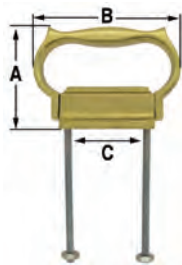

- B = 90mm
- C = 26mm

Code	Description	UOM	Price
H50459	26mm Fitting Handle Price breaks available, see website	EACH	£19.95

29mm Fitting Handle

Clock Case Handle - Plain Style

- Polished Solid Brass
- Fittings
- Fitting screws: Ø3.00 x 55mm
- Made in Spain

Dimensions:
• A = 40mm
• B = 55mm
• C = 29mm

Code	Description	UOM	Price
E5142	29mm Fitting Clock Case Handle Price breaks available, see website	EACH	£10.85

35mm Fitting Handle

Clock Case Handle - Ornate

- Polished Solid Brass
- Fittings
- Fitting screws: Ø3.80 x 55mm
- Made in Spain

Dimensions:
• A = 40mm
• B = 95mm
• C = 35mm