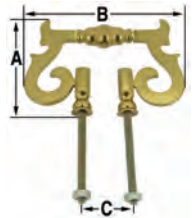

20mm Fitting Handle (Marton & Gain)

Clock Case Handle

- Polished Solid Brass
- Marton & Gain style
- Fittings
- Fitting screws: Ø3.80 x 55mm
- Made in Spain