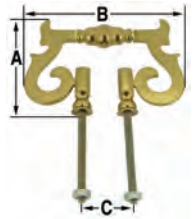

DOOR PULLS, HANDLES, KNOBS & LATCHES

Bracket & Carriage Clock Handles

20mm Fitting Handle

Clock Case Handle

- Polished Solid Brass
- Fittings
- Fitting screws: Ø3.80 x 55mm
- Made in Spain