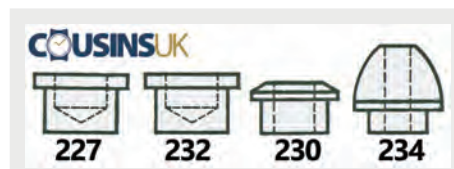

Price breaks available, see website

Pierced (Diagram 235) - Tapered

• Swiss Made

Code	Description	UOM	Price
S37414	Pierced (Diagram 235) - Tapered	PACK*100	£15.95
Price breaks available, see website			

Nickel, Blind & Pierced