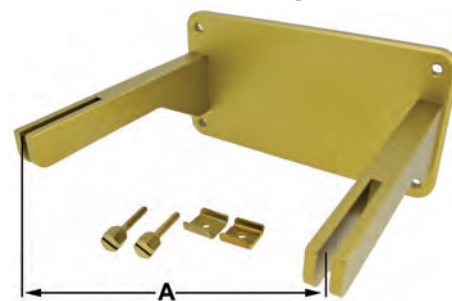

110mm (A) Mounting Bracket

- 110mm Fixing Distance at 'A'
- Brass Finish with fittings

Code	Description	UOM	Price
M9600	110mm (A) Mounting Bracket	EACH	£22.95
Price breaks available, see website			

Screw for Mounting Bracket

- Overall length 30mm
- Thread Ø3mm
- Head diameter Ø7mm

Code	Description	UOM	Price
H55175	Screw for Mounting Bracket	EACH	£1.50

Washer for Mounting Bracket

- Overall diameter Ø20mm

Code	Description	UOM	Price
H55176	Washer for Mounting Bracket	EACH	£1.50

Movement Strap

French Clock - Movement Strap

Brass straps for retaining French clock movements. Made 140mm long to allow for shortening.

- Brass
- 140mm (5.5") Long