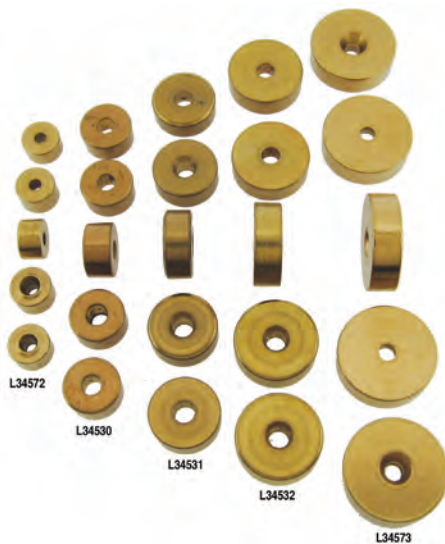

L2515	A:6.90 x B:5.75 x C:10.00 x D:12.70mm	PACK*5	£3.25
L31372	A:7.85 x B:5.40 x C:9.60 x D:13.05mm*	PACK*10	£3.25
L31371	A:8.00 x B:5.50 x C:10.90 x D:13.85mm*	PACK*10	£3.25
L2516	A:8.90 x B:5.75 x C:11.00 x D:12.70mm	PACK*5	£3.25
L2517	A:10.00 x B:5.75 x C:12.00 x D:14.25mm	PACK*5	£3.25
L2518	A:11.00 x B:6.00 x C:13.00 x D:15.80mm	PACK*5	£3.25
L2519	A:12.00 x B:6.25 x C:14.00 x D:15.90mm	PACK*5	£3.25

Price breaks available, see website

Longcase Clock Winding Arbour Bushes

Winding arbour bushes are designed to be used for repairing badly worn plates on antique Longcase & Bracket clocks, particularly around the large holes at the bottom of the plates where the winding arbours are located.

The bushes are manufactured from yellow riveting Brass which gives a very close match to the original cast plates. Machined with a slight taper on the outside diameter, the bushes can be driven into a precisely drilled hole, riveted over, then filed and polished out to give a near invisible repair.

The 3mm hole is only a pilot to enable the repairer to drill and broach to the exact size required, this is also useful if the plates have been centre punched in the past, as the repairer can use a larger bush, to remove the punched up part of the plate.

- Large flush fitting tapered bushes, manufactured for English Longcase & Bracket Clocks
- Bushes on average will come up slightly oversize
- The holes are only a pilot to enable the repairer to drill and broach to the exact size required.
- Dimensions are Outside diameter x Thickness (Minimum)
- Made in UK

Code	Description	UOM	Price
L34572	Ø6mm x 4mm Thick	PACK*5	£2.90
L34530	Ø8mm x 4mm Thick	PACK*5	£2.90
L34531	Ø10mm x 4mm Thick	PACK*5	£3.20
L34532	Ø12mm x 4mm Thick	PACK*5	£3.65
L34573	Ø14mm x 4mm Thick	PACK*5	£3.75

Price breaks available, see website