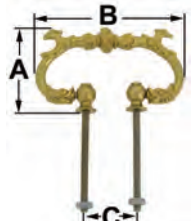

26mm Fitting Handle

Clock Case Handle - Ornate eagle

- Polished Solid Brass
- Fittings
- Fitting screws: Ø3.80 x 55mm
- Made in Spain

Dimensions:
• A = 44mm
• B = 74mm
• C = 26mm

Code	Description	UOM	Price
E5138	26mm Fitting Clock Case Handle	EACH	£9.45
Price breaks available, see website			