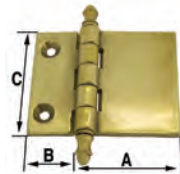

Hinges, Trunk

Long Case Clock - Trunk Hinge

A very high quality yellow cast Brass trunk hinge, manufactured from a traditional cast Brass alloy to give a totally convincing finish.

- Brass
- Finial Hinge
- Finial size 8mm
- Made in UK