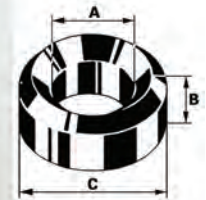

Bergeon 30092, Brass (10 Packs)

Clock Bushes - by Size - Brass

- Bergeon Swiss Made
- Brass
- Packs of 10 pieces per size
- Bergeon 30092 range

Dimensions in millimetres:

- A = Pivot Hole Diameter
- A* = Undrilled
- B = Height
- C = Outside Diameter

In size order: A x B x C x (Bergeon reference 30092 +)

Code	Description	UOM	Price
B6831	A* x 5.0 x 3.0 (B127)	PACK*10	£3.95
B6832	A* x 5.0 x 4.0 (B128)	PACK*10	£3.95
B6833	A* x 5.0 x 5.0 (B129)	PACK*10	£3.95
B6834	A* x 5.0 x 6.0 (B130)	PACK*10	£3.95
B2177	0.30 x 1.5 x 2.0 (B31)	PACK*10	£3.25
B2147A	0.30 x 2.8 x 2.0 (B00)	PACK*10	£3.25
B2178	0.35 x 1.5 x 2.0 (B32)	PACK*10	£3.25
B2147C	0.40 x 1.5 x 2.0 (B1)	PACK*10	£2.45
B2179	0.40 x 2.0 x 2.0 (B33)	PACK*10	£3.25
B2147B	0.40 x 2.8 x 2.0 (B0)	PACK*10	£3.25
B2180	0.45 x 2.0 x 2.0 (B34)	PACK*10	£3.25
B2181	0.50 x 1.2 x 2.0 (B35)	PACK*10	£3.25
B2148	0.50 x 1.5 x 2.0 (B2)	PACK*10	£3.25
B2182	0.50 x 2.0 x 2.0 (B36)	PACK*10	£3.25
B2183	0.55 x 1.5 x 2.0 (B37)	PACK*10	£3.25
B2149	0.60 x 1.5 x 2.0 (B3)	PACK*10	£2.45
B6847	0.60 x 1.9 x 1.8 (K33)	PACK*10	£3.25
B2150	0.60 x 3.0 x 2.0 (B4)	PACK*10	£2.45
B2184	0.65 x 2.0 x 2.0 (B38)	PACK*10	£3.25
B6835	0.70 x 1.4 x 1.8 (K11)	PACK*10	£3.25
B2151	0.70 x 1.5 x 2.0 (B5)	PACK*10	£2.45
B6848	0.70 x 1.9 x 1.8 (K34)	PACK*10	£3.25
B2152	0.70 x 3.0 x 2.0 (B6)	PACK*10	£2.45
B2185	0.75 x 2.0 x 2.0 (B39)	PACK*10	£3.25
B6836	0.80 x 1.4 x 1.8 (K12)	PACK*10	£3.25
B2153	0.80 x 1.5 x 2.5 (B7)	PACK*10	£2.45
B6849	0.80 x 1.9 x 1.8 (K35)	PACK*10	£3.25
B2154	0.80 x 3.0 x 2.5 (B8)	PACK*10	£2.45
B6805	0.80 x 5.0 x 2.0 (B101)	PACK*10	£3.95
B2186	0.85 x 2.0 x 2.5 (B40)	PACK*10	£3.25
B6837	0.90 x 1.4 x 1.8 (K13)	PACK*10	£3.25
B2155	0.90 x 1.5 x 2.5 (B9)	PACK*10	£2.45
B6850	0.90 x 1.9 x 1.8 (K36)	PACK*10	£3.25
B2156	0.90 x 3.0 x 2.5 (B10)	PACK*10	£2.45
B2187	0.95 x 1.2 x 2.5 (B41)	PACK*10	£3.25
B6838	1.00 x 1.4 x 2.7 (K14)	PACK*10	£3.25
B2157	1.00 x 1.5 x 3.0 (B11)	PACK*10	£2.45
B6851	1.00 x 1.9 x 1.8 (K37)	PACK*10	£3.25
B2188	1.00 x 2.0 x 3.0 (B42)	PACK*10	£3.25
B2158	1.00 x 3.0 x 3.0 (B12)	PACK*10	£2.45
B6806	1.00 x 5.0 x 2.0 (B102)	PACK*10	£3.95
B6807	1.00 x 5.0 x 2.5 (B103)	PACK*10	£3.95
B6860	1.10 x 1.4 x 1.8 (K66)	PACK*10	£3.25

**Bergeon
Clock
Bushing Tool**

See Page 695