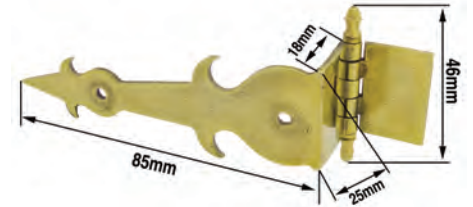

Hinges, Strap

Long Case Clock - Strap Hinges - Gothic Style

- Strap Hinge
- Brass
- Gothic Style
- Finial Hinge
- Length 85mm
- Depth 25mm

Code	Description	UOM	Price
E5220	Long Case Strap Hinge	EACH	£31.45

Hinges, Hood Door Blanks (Pre-drilled)

Hood door hinge blanks, polished, pre-drilled & countersunk, to suit Longcase clocks. Manufactured from 1.6mm thick yellow brass.

- Pre - Drilled & Countersunk
- Polished
- Manufactured from 1.6mm Brass
- Width 26.3mm
- Length 37.5mm
- Made in Great Britain